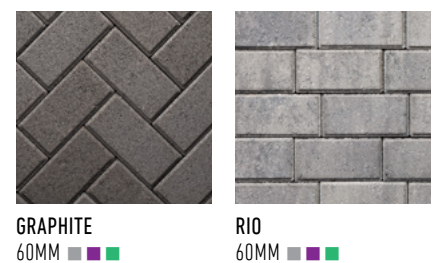

WALKWAYS, PATIOS, DRIVEWAYS, POOLS

HOLLAND STONE

ABOUT

With its simple shape and utilitarian appeal, Holland Stone is a practical choice for a variety of residential and commercial installations. Its exceptional strength and durability combined with a range of captivating color blends add to Holland's popularity.

AVAILABLE COLORS

ORIGINS™ 6 & ACCENT

WALKWAYS, PATIOS, POOLS, DRIVEWAYS

AVAILABLE COLORS

ABOUT

Origins™ 6 three-piece system (3x6, 6x6, 9x6) plus accent pieces emulates the look and texture of natural stone with the convenience of modular sizing.